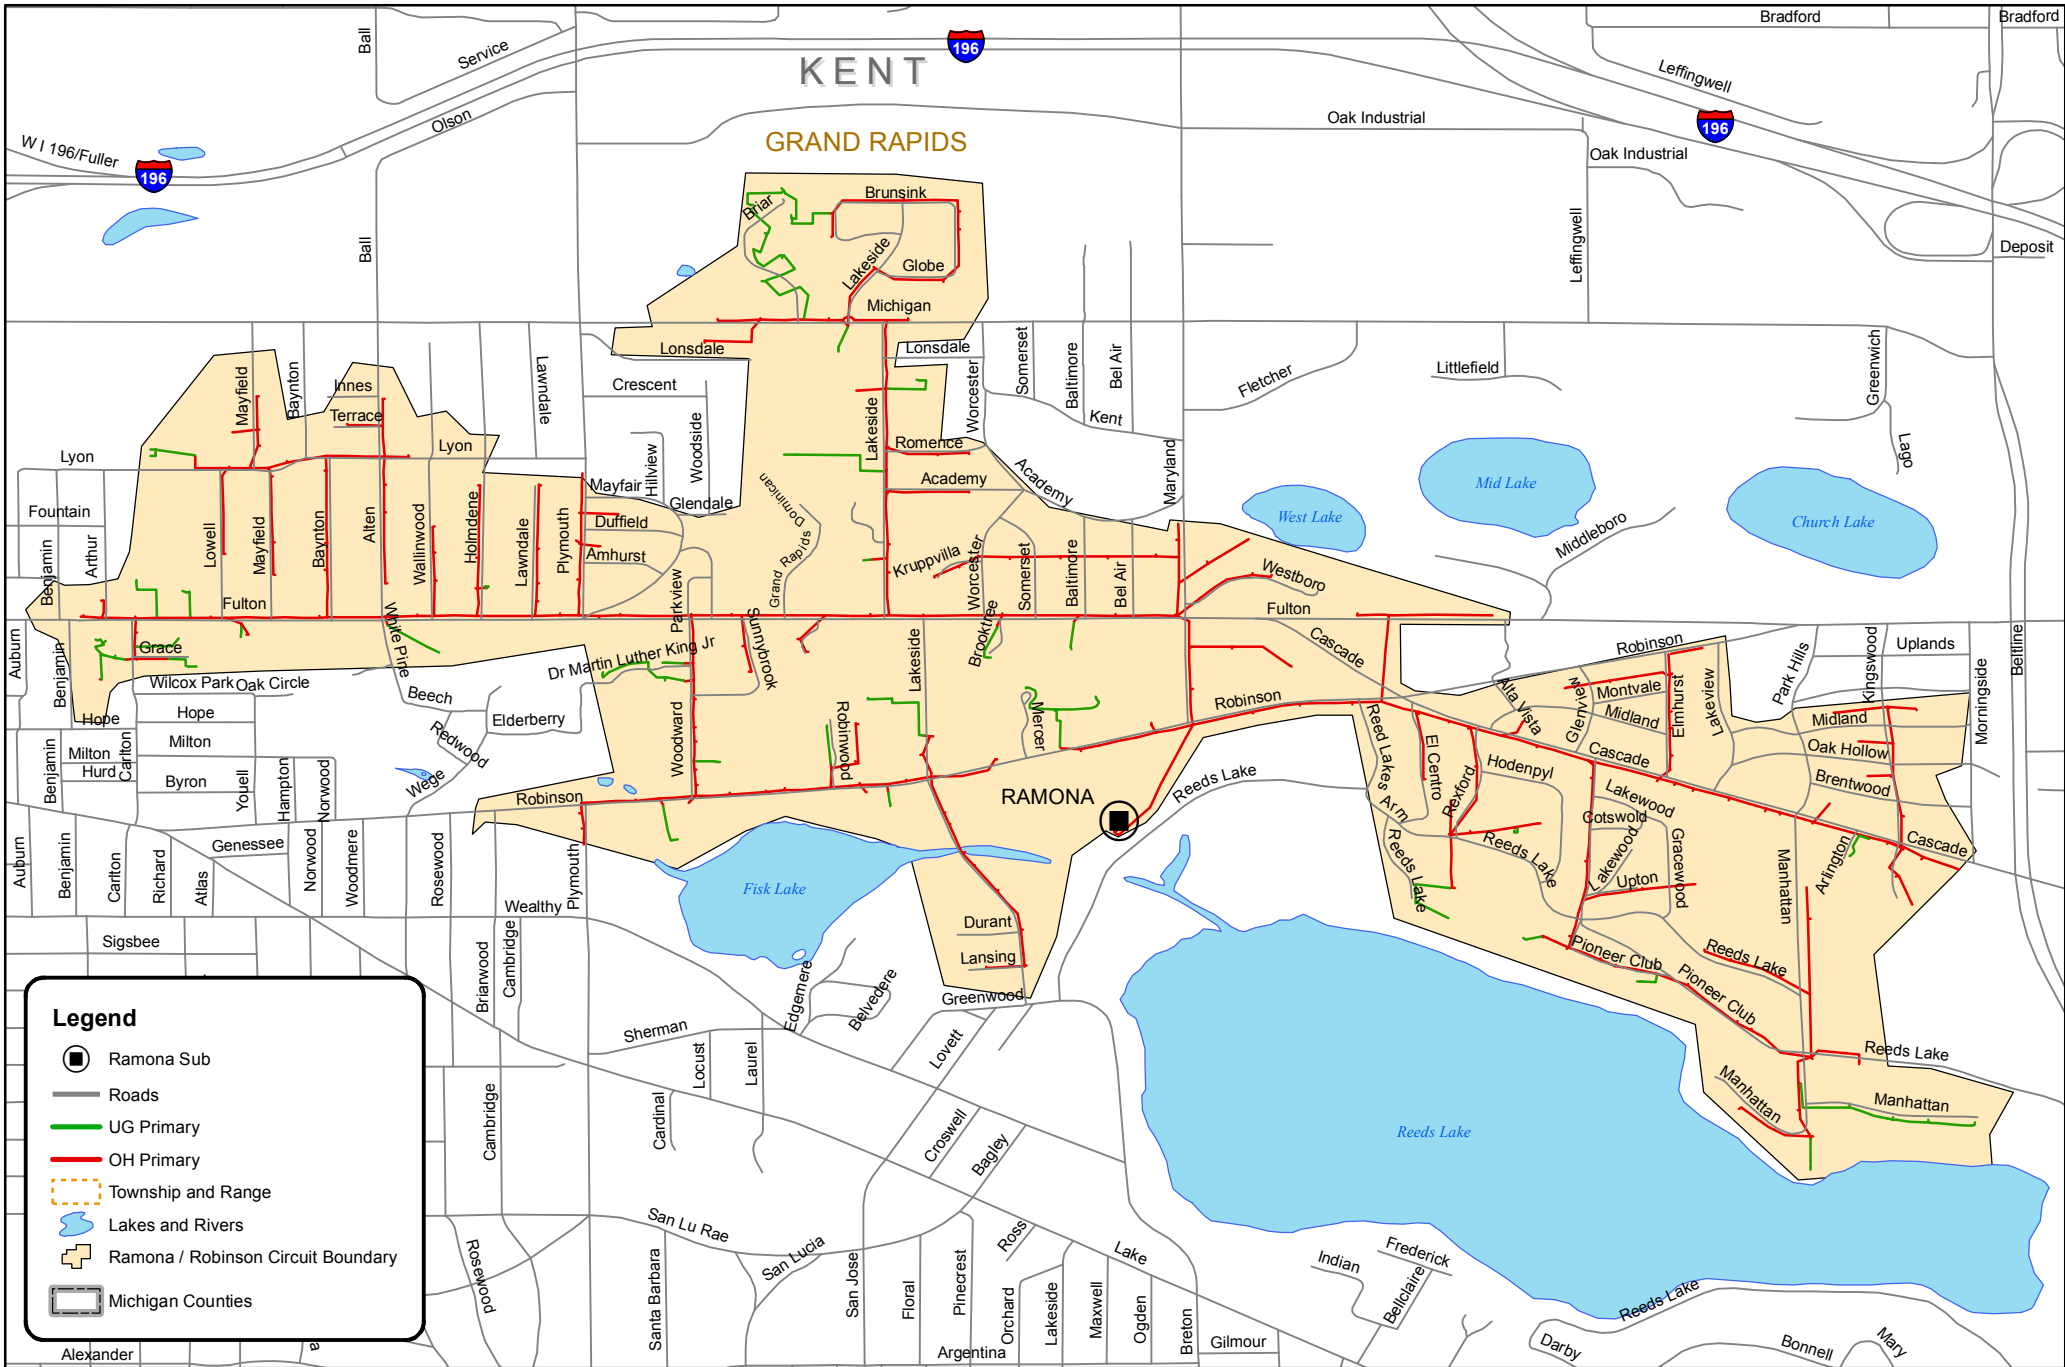

Ramona / Robinson Circuit Boundary

Legend

- Ramona Sub
- Roads
- UG Primary
- OH Primary
- Township and Range
- Lakes and Rivers
- Ramona / Robinson Circuit Boundary
- Michigan Counties