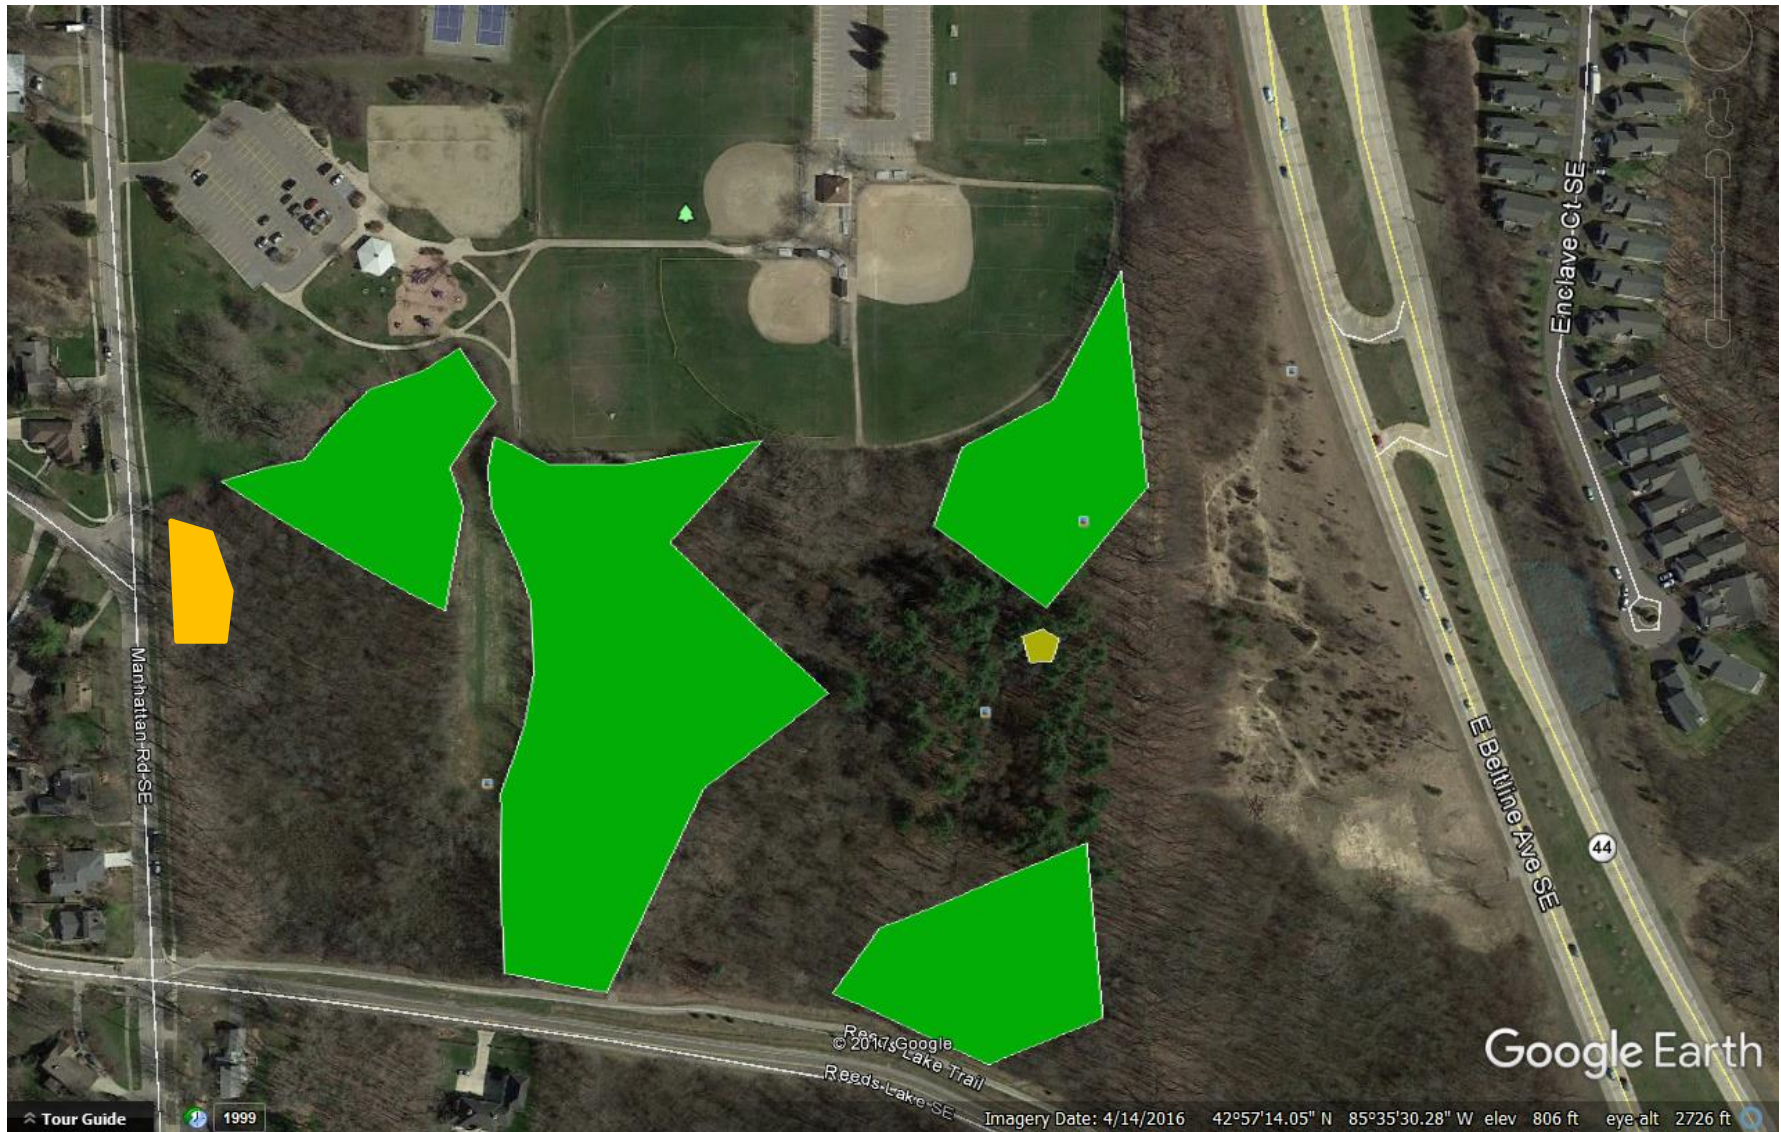

# Mapped Woody Invasive Species at Manhattan Park

- Buckthorn
- Autumn Olive

■ Garlic Mustard