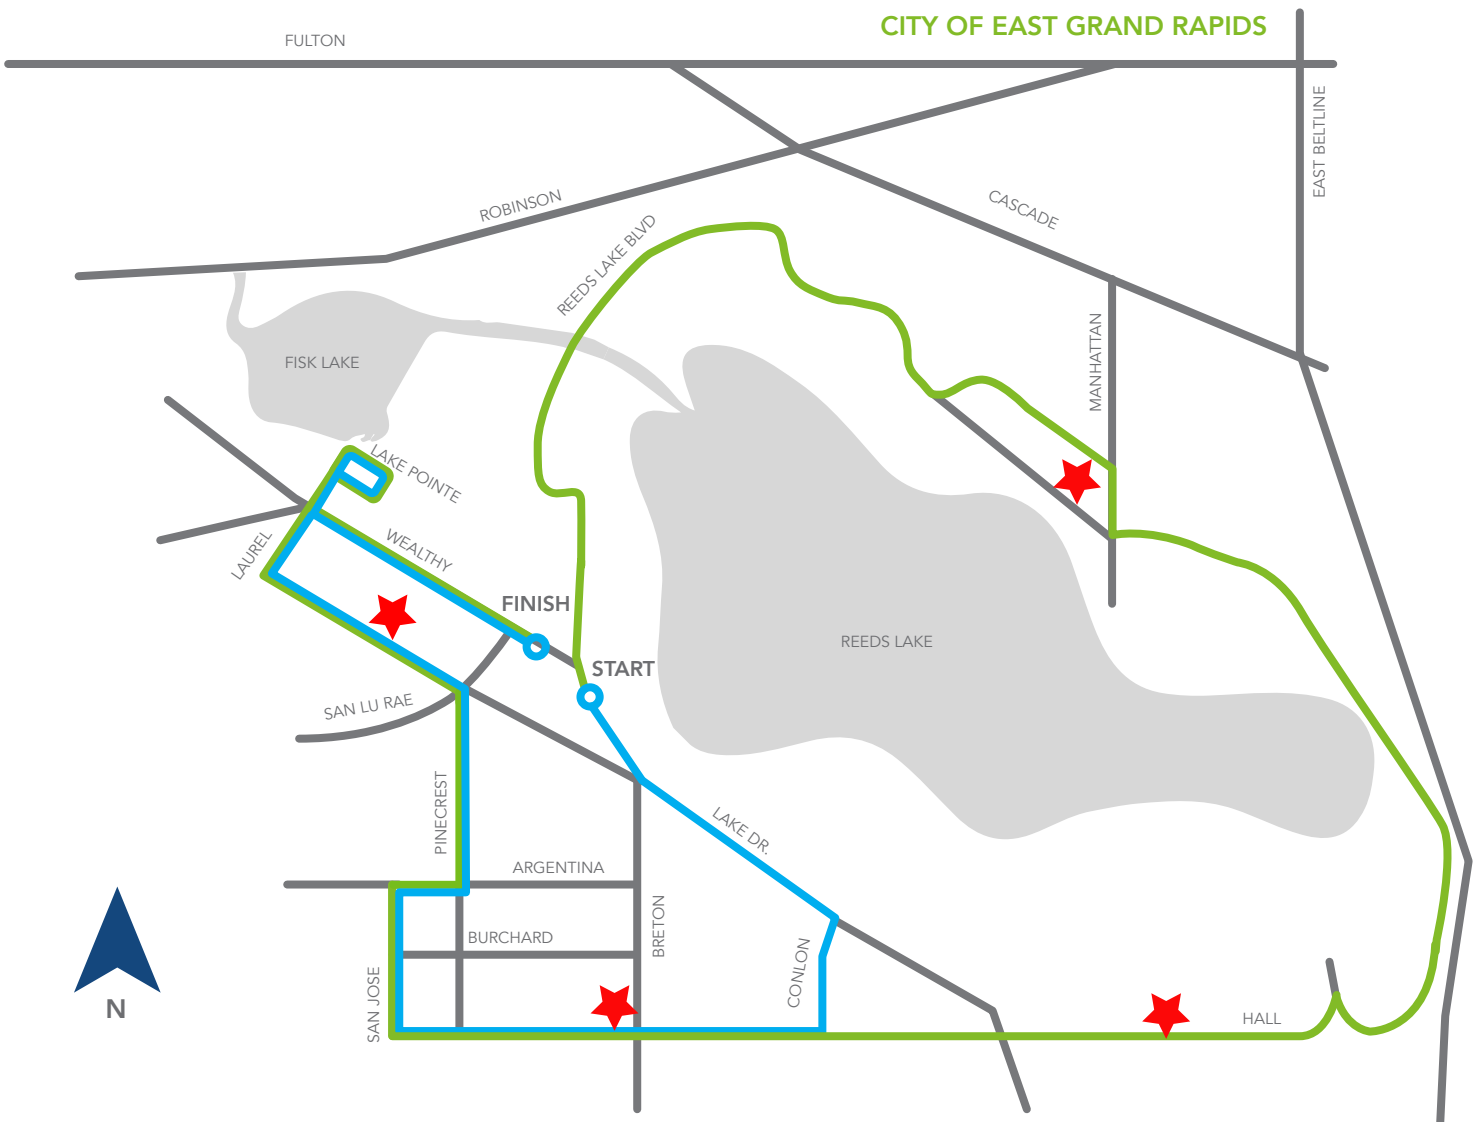

REEDSLAKERUN

Sponsored By

Blue Cross
Blue Shield
Blue Care Network
of Michigan

Nonprofit corporations and independent licensees
of the Blue Cross and Blue Shield Association

 10K RUN

 5K RUN &
5K WALK

 AID STATION